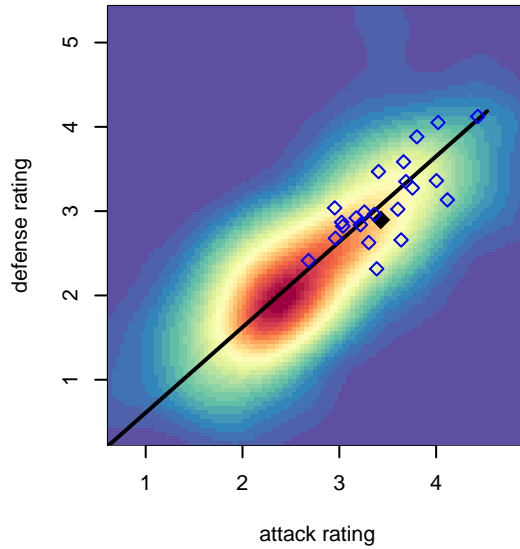

**attack and defense rating
relative to others at age
and all opponents in last 13 months**