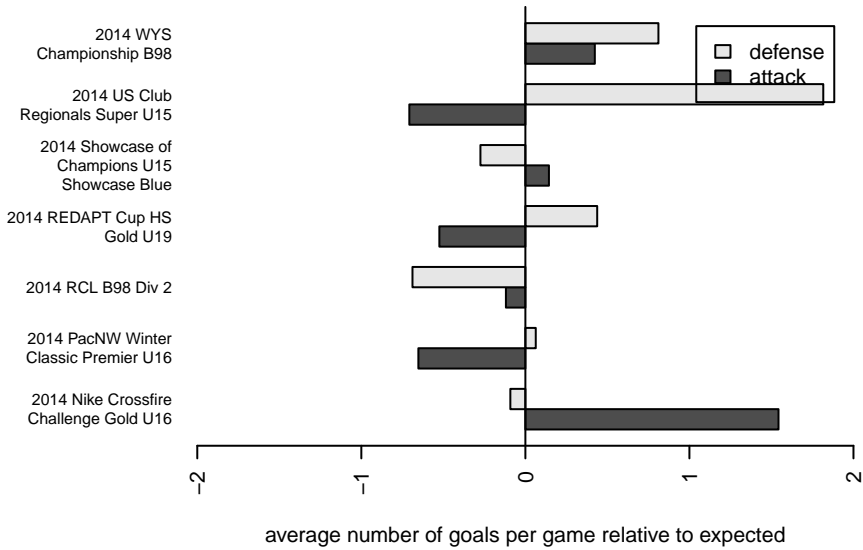

Performance relative to 13 month average