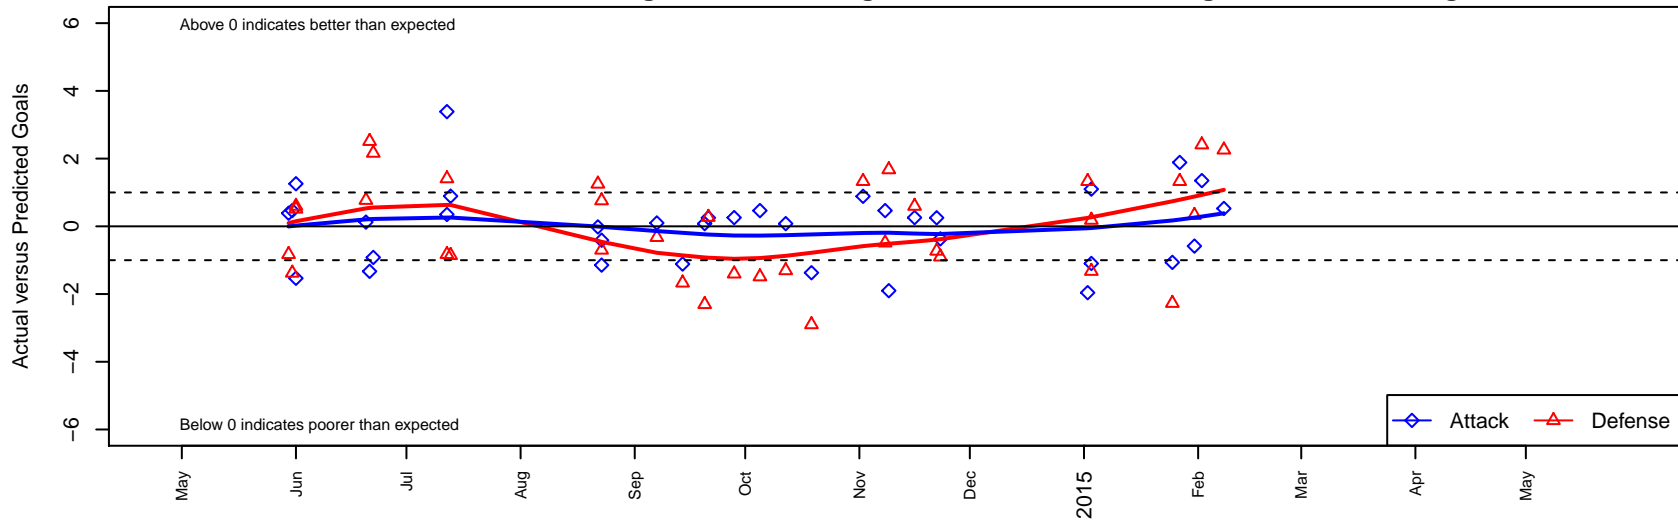

## Crossfire Premier B B98

Crossfire Premier SC  
 Redmond, WA  
 B98 total strength=1712  
 attack=30.81 defense=18.11  
 fall league = RCL B98 Div 2  
 notes= Metzger 2012, 2013; Pingrey 2014

alt names used:  
 CROSSFIRE PREMIER B98 B PINGREY (WA)  
 Crossfire B98 Pingrey  
 Crossfire Premier B98-Pingrey B  
 CROSSFIRE PREMIERB98 B PINGREY  
 CROSSFIRE PREMIER CROSSFIRE B98 B PI  
 Crossfire Premier B98 Pingrey  
 CROSSFIRE PREMIER B98 PINGREY  
 Crossfire Premier B98-Pingrey B

Venues played:  
 2014 Showcase of Champions U15 Showcase  
 2014 US Club Regionals Super U15  
 2014 Nike Crossfire Challenge Gold U16  
 2014 REDAPT Cup HS Gold U19  
 2014 RCL B98 Div 2  
 2014 PacNW Winter Classic Premier U16  
 2014 WYS Championship B98

**Crossfire Premier B B98**  
 Dots are actual minus expected GF (blue circles) and GA (red triangles).  
 Blue line is smoothed change in attack strength. Red is smoothed change in defense strength.

**attack and defense variance (black dot)  
relative to other teams  
and top 10 in region**