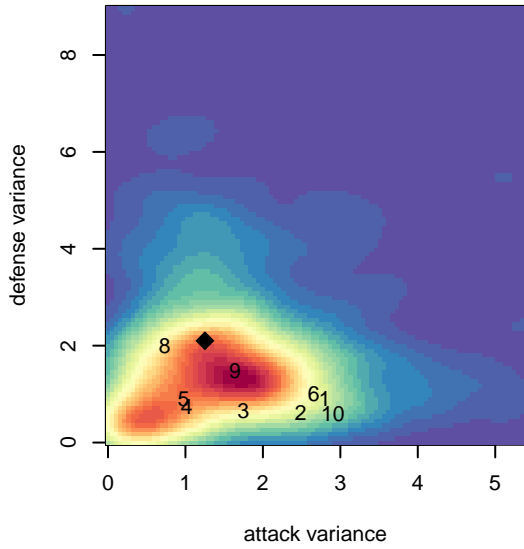

## Crossfire Premier B B98

Crossfire Premier SC  
 Redmond, WA  
 B98 total strength=1712  
 attack=30.81 defense=18.11  
 fall league = RCL B98 Div 2  
 notes= Metzger 2012, 2013; Pingrey 2014

alt names used:  
 CROSSFIRE PREMIER B98 B PINGREY (WA)  
 Crossfire B98 Pingrey  
 Crossfire Premier B98-Pingrey B  
 CROSSFIRE PREMIERB98 B PINGREY  
 CROSSFIRE PREMIER CROSSFIRE B98 B PI  
 Crossfire Premier B98 Pingrey  
 CROSSFIRE PREMIER B98 PINGREY  
 Crossfire Premier B98-Pingrey B

**Crossfire Premier B B98**  
 Dots are actual minus expected GF (blue circles) and GA (red triangles).  
 Blue line is smoothed change in attack strength. Red is smoothed change in defense strength.

**attack and defense variance (black dot)  
relative to other teams  
and top 10 in region**