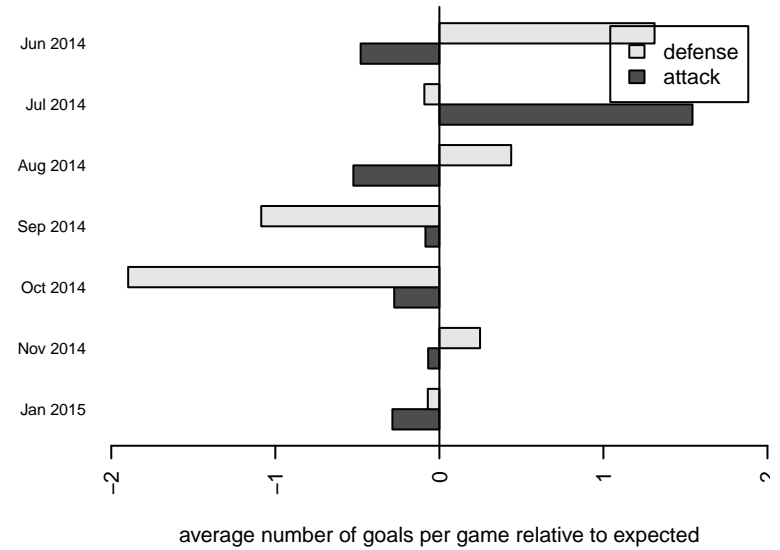

Performance relative to 13 month average