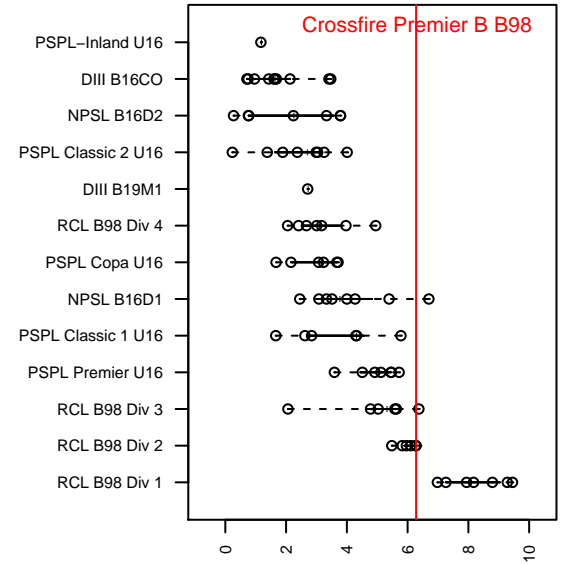

**attack and defense rating
relative to others at age
and all opponents in last 13 months**